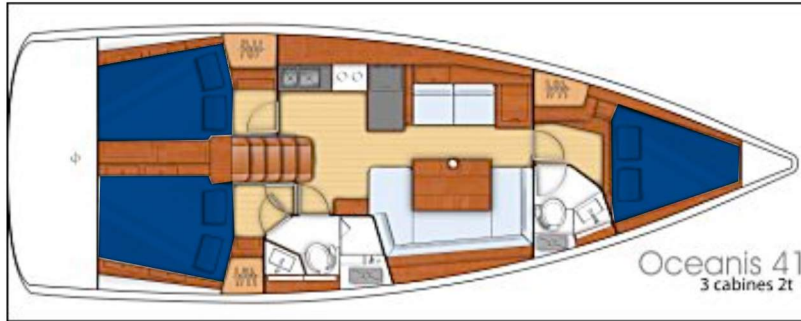

Oceanis 41 "Kerkira"

shipyard: **Beneteau**
launched: **2012**
length over all: **12.43 m**
length of the hull: **11.98m**
width: **4.20 m**
draft: **2.05 m**
sailarea: **ca. 83.80 m²**

engine **40 HP**
fuel tank **lt.200**
drinking water tank : **lt.530**
berths: **6+2**
cabins **3**
salon: **convertible**
heads **2**
fridge; CD player; GPS plotter / log / eco;
windmeter / boiler / 220v / outboard /
automatic pilot

mainsail halfsticked with lazy jack and lazy bag
furling genoa

Navigation:

Compass – Wind station - Log - Echosounder - VHF - Binoculars - Clock - Barometer - Chart instruments – Italian Waters Pilot Handbook in English – Logbook – Bearing compass

Deck:

Electric windlass - Anchor with 70 m chain – Wheel – Gangway - Tender with rigid keel & two oars - Inflator – Small anchor with 15 m rope - Engine oil container– Bimini top – Sprayhood - Boathook - Fenders - Emergency anchor with 50 m rope – Winch handles - Rope (1X50m; 1x25m; 3x15m) – Bosun's chair - Bathing ladder – Water hose – Water, petrol, outboard fuel tank, - Gas bottles (Gas included) - Funnel - Bucket – Deck brush – Table – Outside shower - Work gloves - Cable 220V with battery charger – Cockpit cushion – Mask snorkeling and flippers – Cockpit speakers – Wind breaker jacket – Wind Scoop